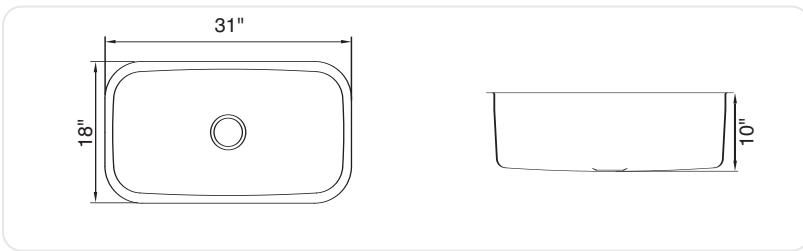

EDGE

Stainless Steel I.0 Bowl Large
Undermount

AS-ED10LXUSUM

Features

- Undermount
- Bowl depth 10"
- Fitted with high-density sound deadening pads
- 18 gauge steel
- Brushed steel
- Spray back coating

Waste hole
3.5"

Finishes

Medium Brushed

We reserve the right to amend specifications, weights, measures and color availability without prior notice. * For color matched options, please see to the Options & Accessories section. All measurements are in millimetres unless otherwise stated.